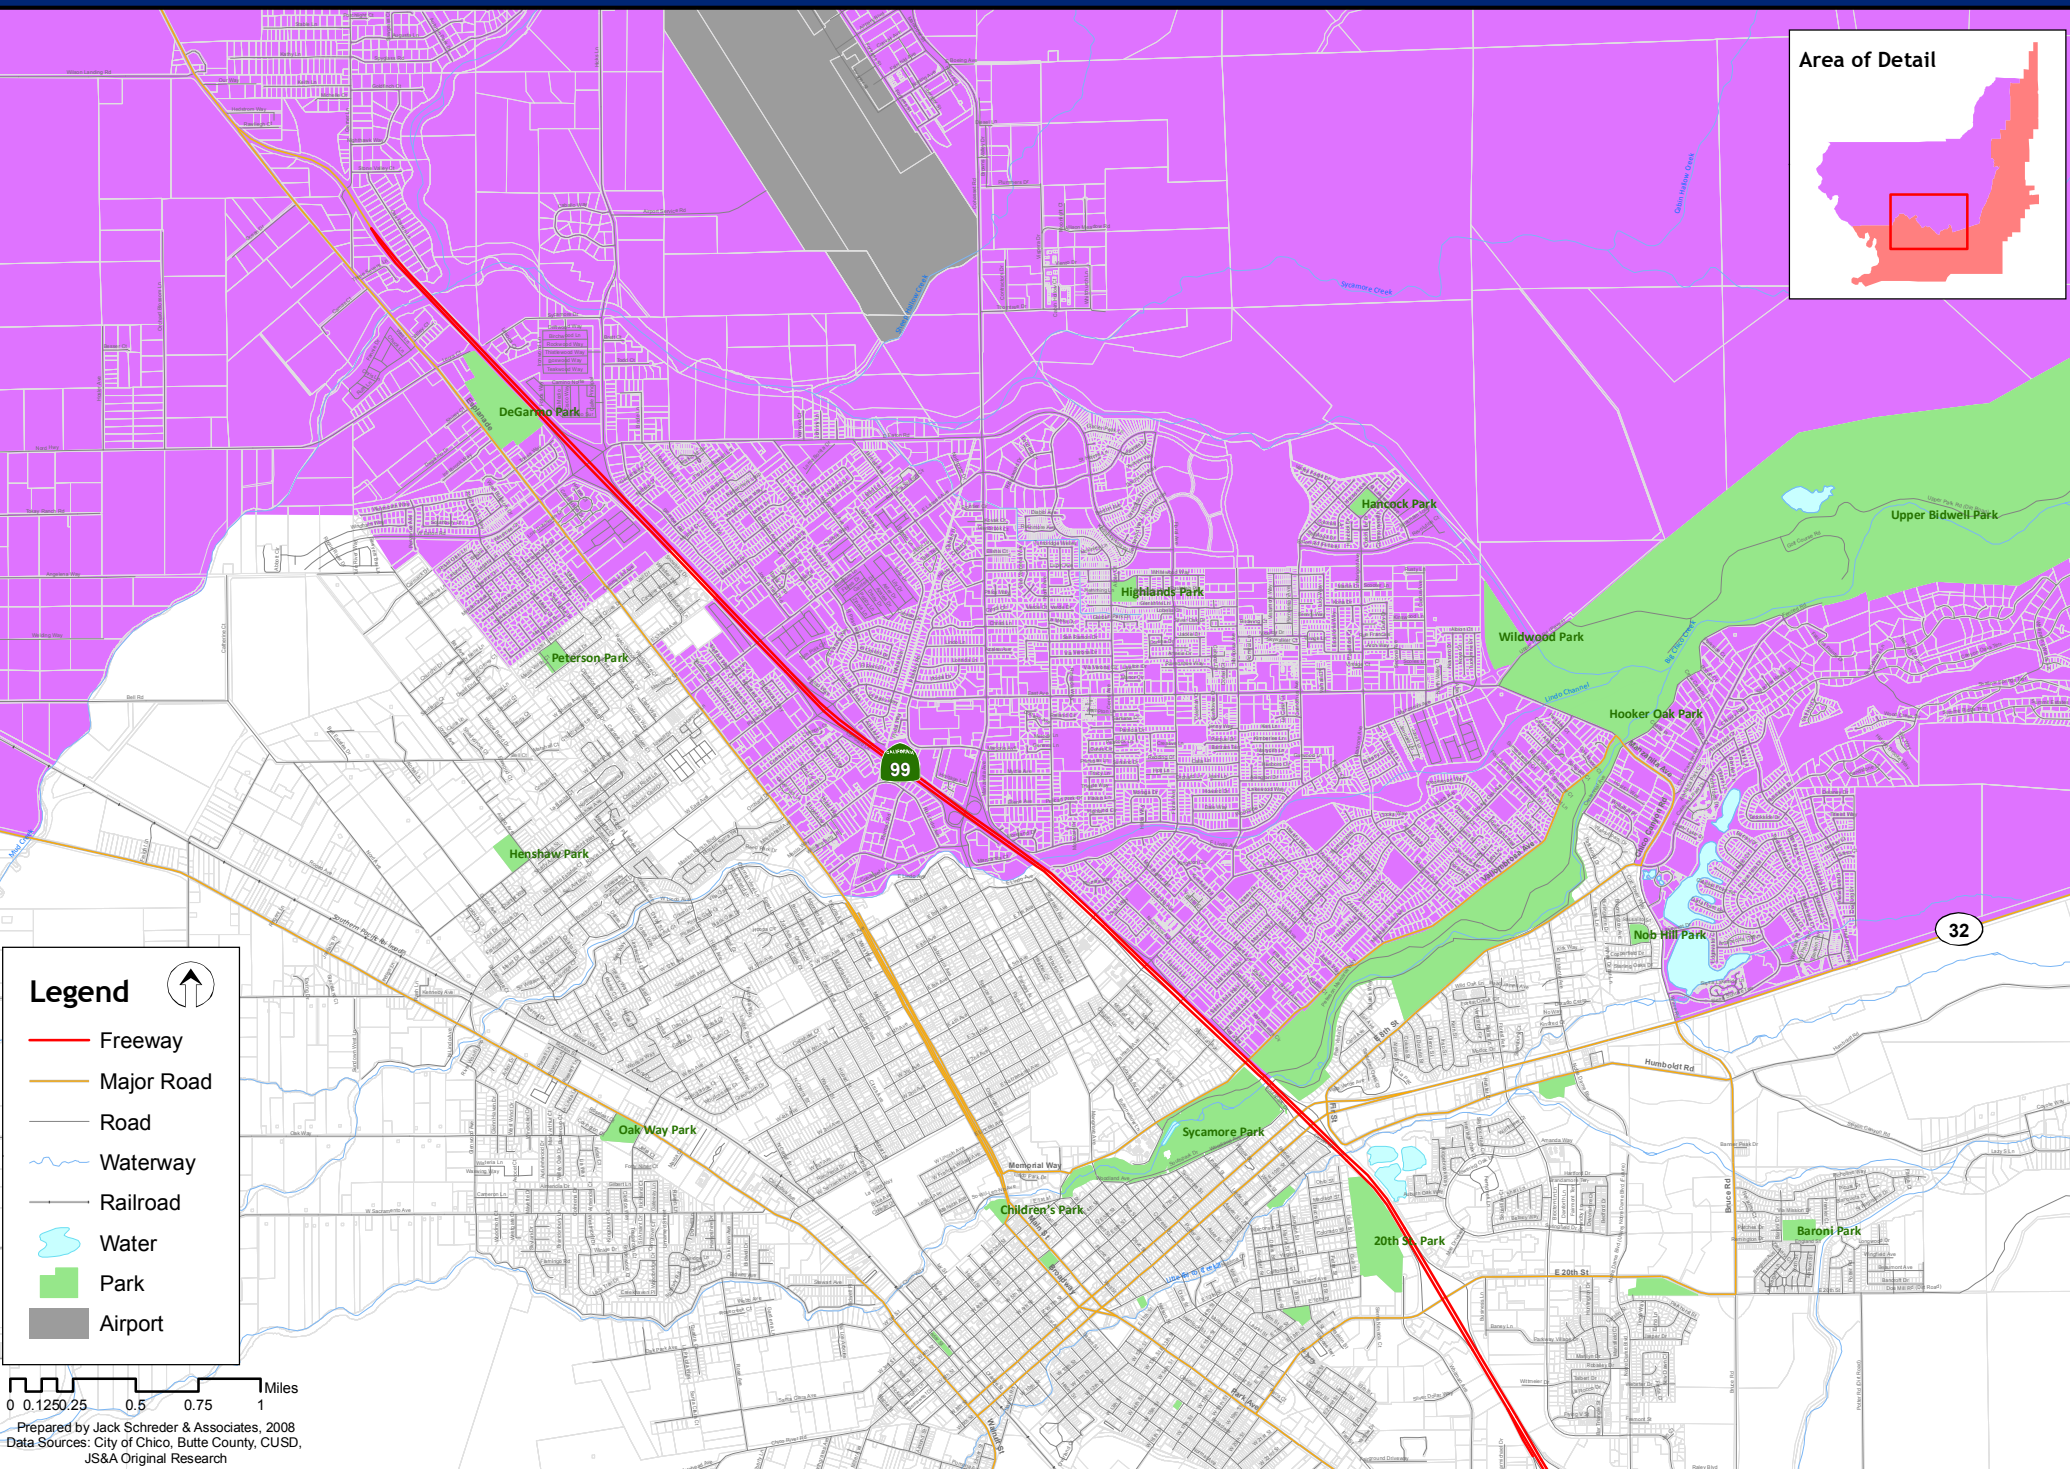

Pleasant Valley High School Attendance Area

Chico Unified School District

Legend

- Freeway
- Major Road
- Road
- Waterway
- Railroad
- Water
- Park
- Airport